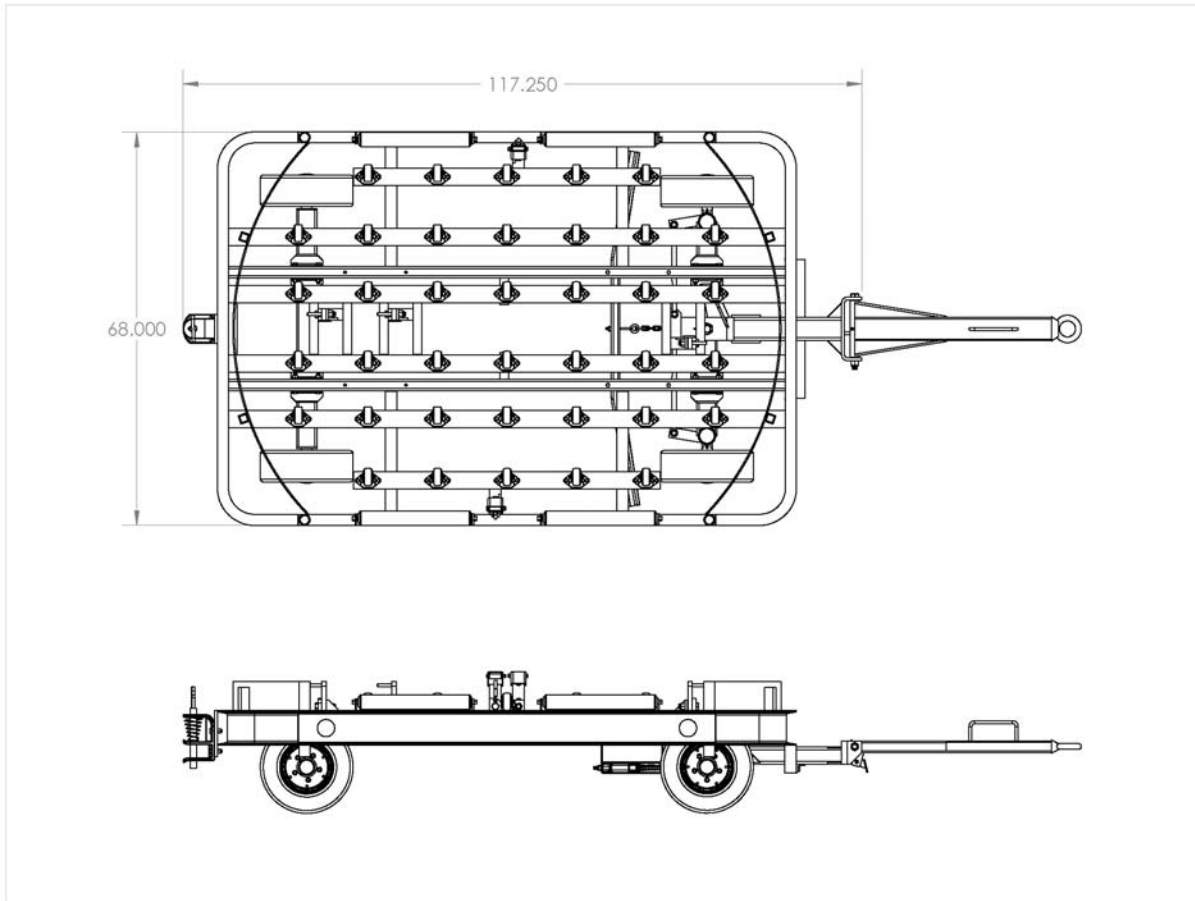

# Container Trailer

Building Quality Ground Support Products Since 1961

- Capacity — LD1, LD2, and LD3 (Max 3500 lbs.)
- Two wheel steering (15F2790)
- Four wheel steering (15F2795)
- Containers rotate without complicated mechanisms = less maintenance
- Trailers are stackable for easy storage and safe shipping
- Towbar activated parking brake
- Lead on rollers on both sides for easy loading

## Shipping Information

- Shipping Dimensions:
  - Length — 100"
  - Width — 68"
  - Height — 24"
  - Weight— 1150 lbs.